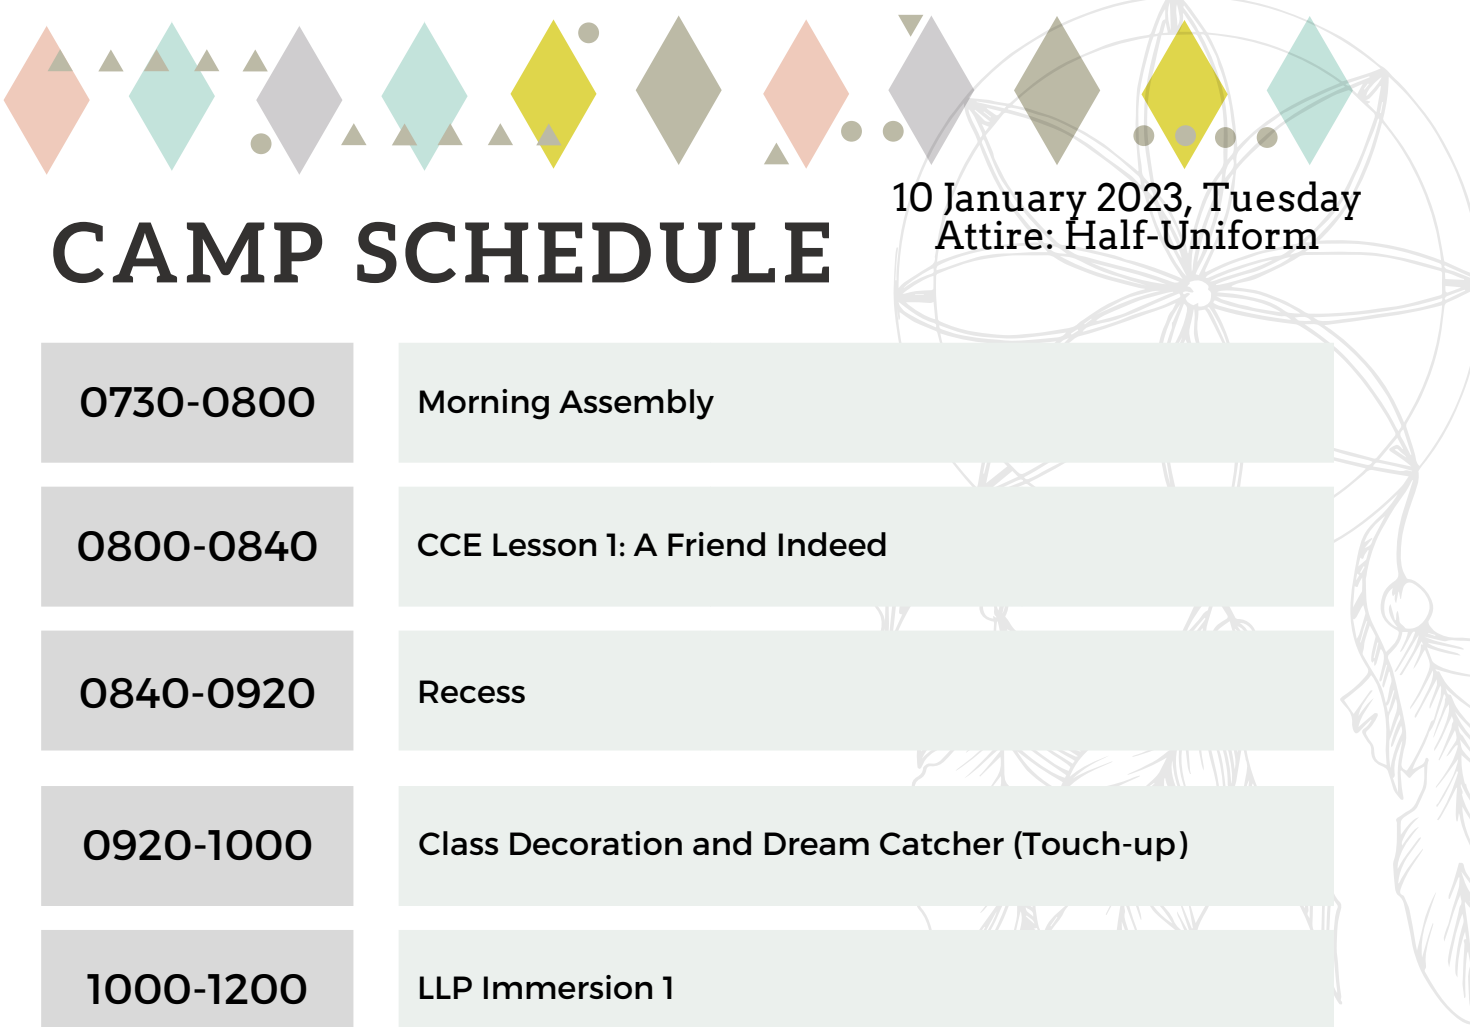

9 January 2023, Monday
Attire: P.E. Attire

CAMP SCHEDULE

0730-0800	Morning Assembly
0800-0830	Briefing on CCA Selection
0830-1030	Station Games (1A1 - 1E3) Class decoration / Dream Catcher Creation (1E4 - 1T7)
1030-1100	Recess
1100-1300	Station Games (1E4 - 1T7) Class decoration / Dream Catcher Creation (1A1 - 1E3)
1300-1400	Lunch
1400-1430	HT Time: Reflection
1430-1530	Emergency Exercise TTX with Evacuation Drill
1530	Dismissal

10 January 2023, Tuesday
Attire: Half-Uniform

CAMP SCHEDULE

0730-0800	Morning Assembly
0800-0840	CCE Lesson 1: A Friend Indeed
0840-0920	Recess
0920-1000	Class Decoration and Dream Catcher (Touch-up)
1000-1200	LLP Immersion 1
1200-1240	Lunch
1240-1400	Campfire Preparation
1400-1530	HT Time: Class Envisioning
1530	Dismissal

11 January 2023, Tuesday
Attire: Half-Uniform
To bring: School Tie,
Blouse/Shirt, and Camp T-shirt

CAMP SCHEDULE

0730-0800	Morning Assembly
0800-1000	Nerf-Tag/Kin-Ball/CCE Lesson 2/Photo-Taking
1000-1030	Recess
1040-1230	LLP Immersion 2
1230-1330	Lunch
1330-1530	Nerf-Tag/Kin-Ball/CCE Lesson 2/Photo-Taking
1530-1645	Campfire Preparation
1645-1745	Wash-up and High Tea
1745-1800	Assemble for Campfire
1800-1930	Camp Fire (Display of Dreamcatcher / Class Performance / Class Cheer/ Prize Presentation)
1945	Dismissal