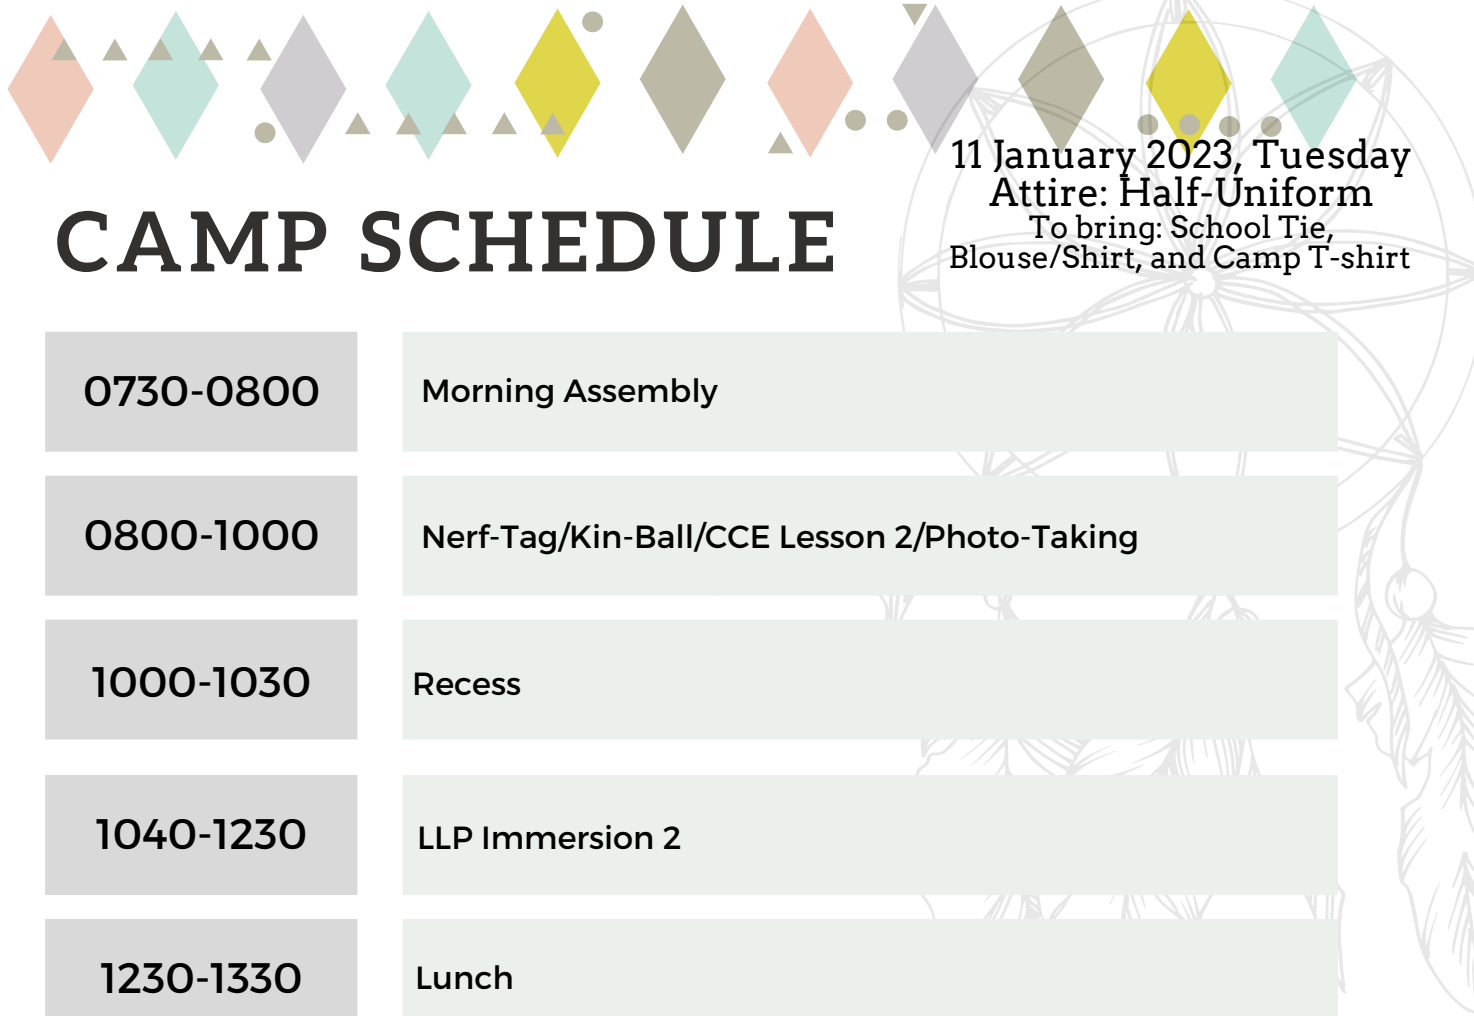

9 January 2023, Monday
Attire: P.E. Attire

CAMP SCHEDULE

0730-0800	Morning Assembly
0800-0830	Briefing on CCA Selection
0830-1030	Station Games (1A1 - 1E3) Class decoration / Dream Catcher Creation (1E4 - 1T7)
1030-1100	Recess
1100-1300	Station Games (1E4 - 1T7) Class decoration / Dream Catcher Creation (1A1 - 1E3)
1300-1400	Lunch
1400-1430	HT Time: Reflection
1430-1530	Emergency Exercise TTX with Evacuation Drill
1530	Dismissal

10 January 2023, Tuesday
Attire: Half-Uniform

CAMP SCHEDULE

0730-0800	Morning Assembly
0800-0840	CCE Lesson 1: A Friend Indeed
0840-0920	Recess
0920-1000	Class Decoration and Dream Catcher (Touch-up)
1000-1200	LLP Immersion 1
1200-1240	Lunch
1240-1400	Campfire Preparation
1400-1530	HT Time: Class Envisioning
1530	Dismissal

11 January 2023, Tuesday
Attire: Half-Uniform
To bring: School Tie,
Blouse/Shirt, and Camp T-shirt

CAMP SCHEDULE

0730-0800	Morning Assembly
0800-1000	Nerf-Tag/Kin-Ball/CCE Lesson 2/Photo-Taking
1000-1030	Recess
1040-1230	LLP Immersion 2
1230-1330	Lunch
1330-1530	Nerf-Tag/Kin-Ball/CCE Lesson 2/Photo-Taking
1530-1645	Campfire Preparation
1645-1745	Wash-up and High Tea
1745-1800	Assemble for Campfire
1800-1930	Camp Fire (Display of Dreamcatcher / Class Performance / Class Cheer/ Prize Presentation)
1945	Dismissal